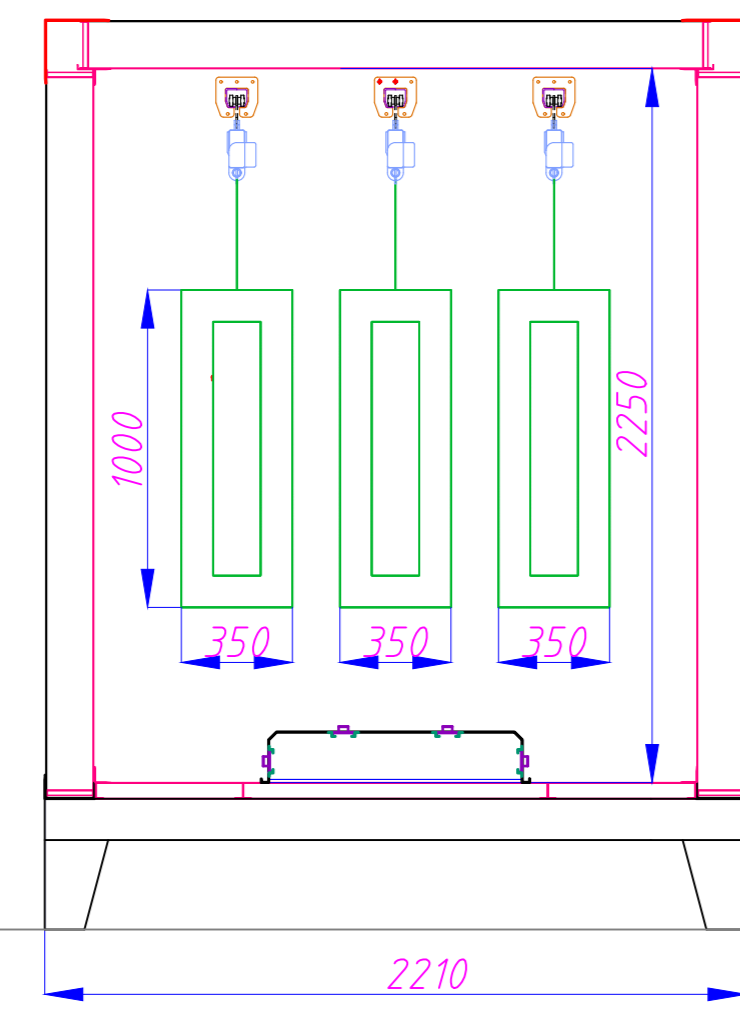

PF-6 PİŞİRME FIRINI  
BÜYÜK PARÇALAR

PF-6 PİŞİRME FIRINI  
KÜÇÜK PARÇALAR

MSK TOZBOYA KABİNİ  
KÜÇÜK PARÇALAR

DALDIRMA TİP YÜZEY İŞLEM HATTI  
SCALE : 2:1

2017	DATE	Name/Surname	 Bayram Söğütleri San. ve Tic. Ltd. Şti.	<b>ADA COLOR</b>
28.07.2017	28.07.2017	Mech. Eng. M. ATASHIN		
Control:				
Scale	<b>TOZBOYA TESİSİ</b>			DWG No: EMA 363-1100-01-01 Revision: Changed:
Copyright at this design remains with us. It is entrusted to the receiver only to the personal use. Without our written permission it may not be copied, multiplied, or be made accessible third persons. Illegal use by the receiver or third has civil and criminal consequences. The design and all.				CLIENT: -----