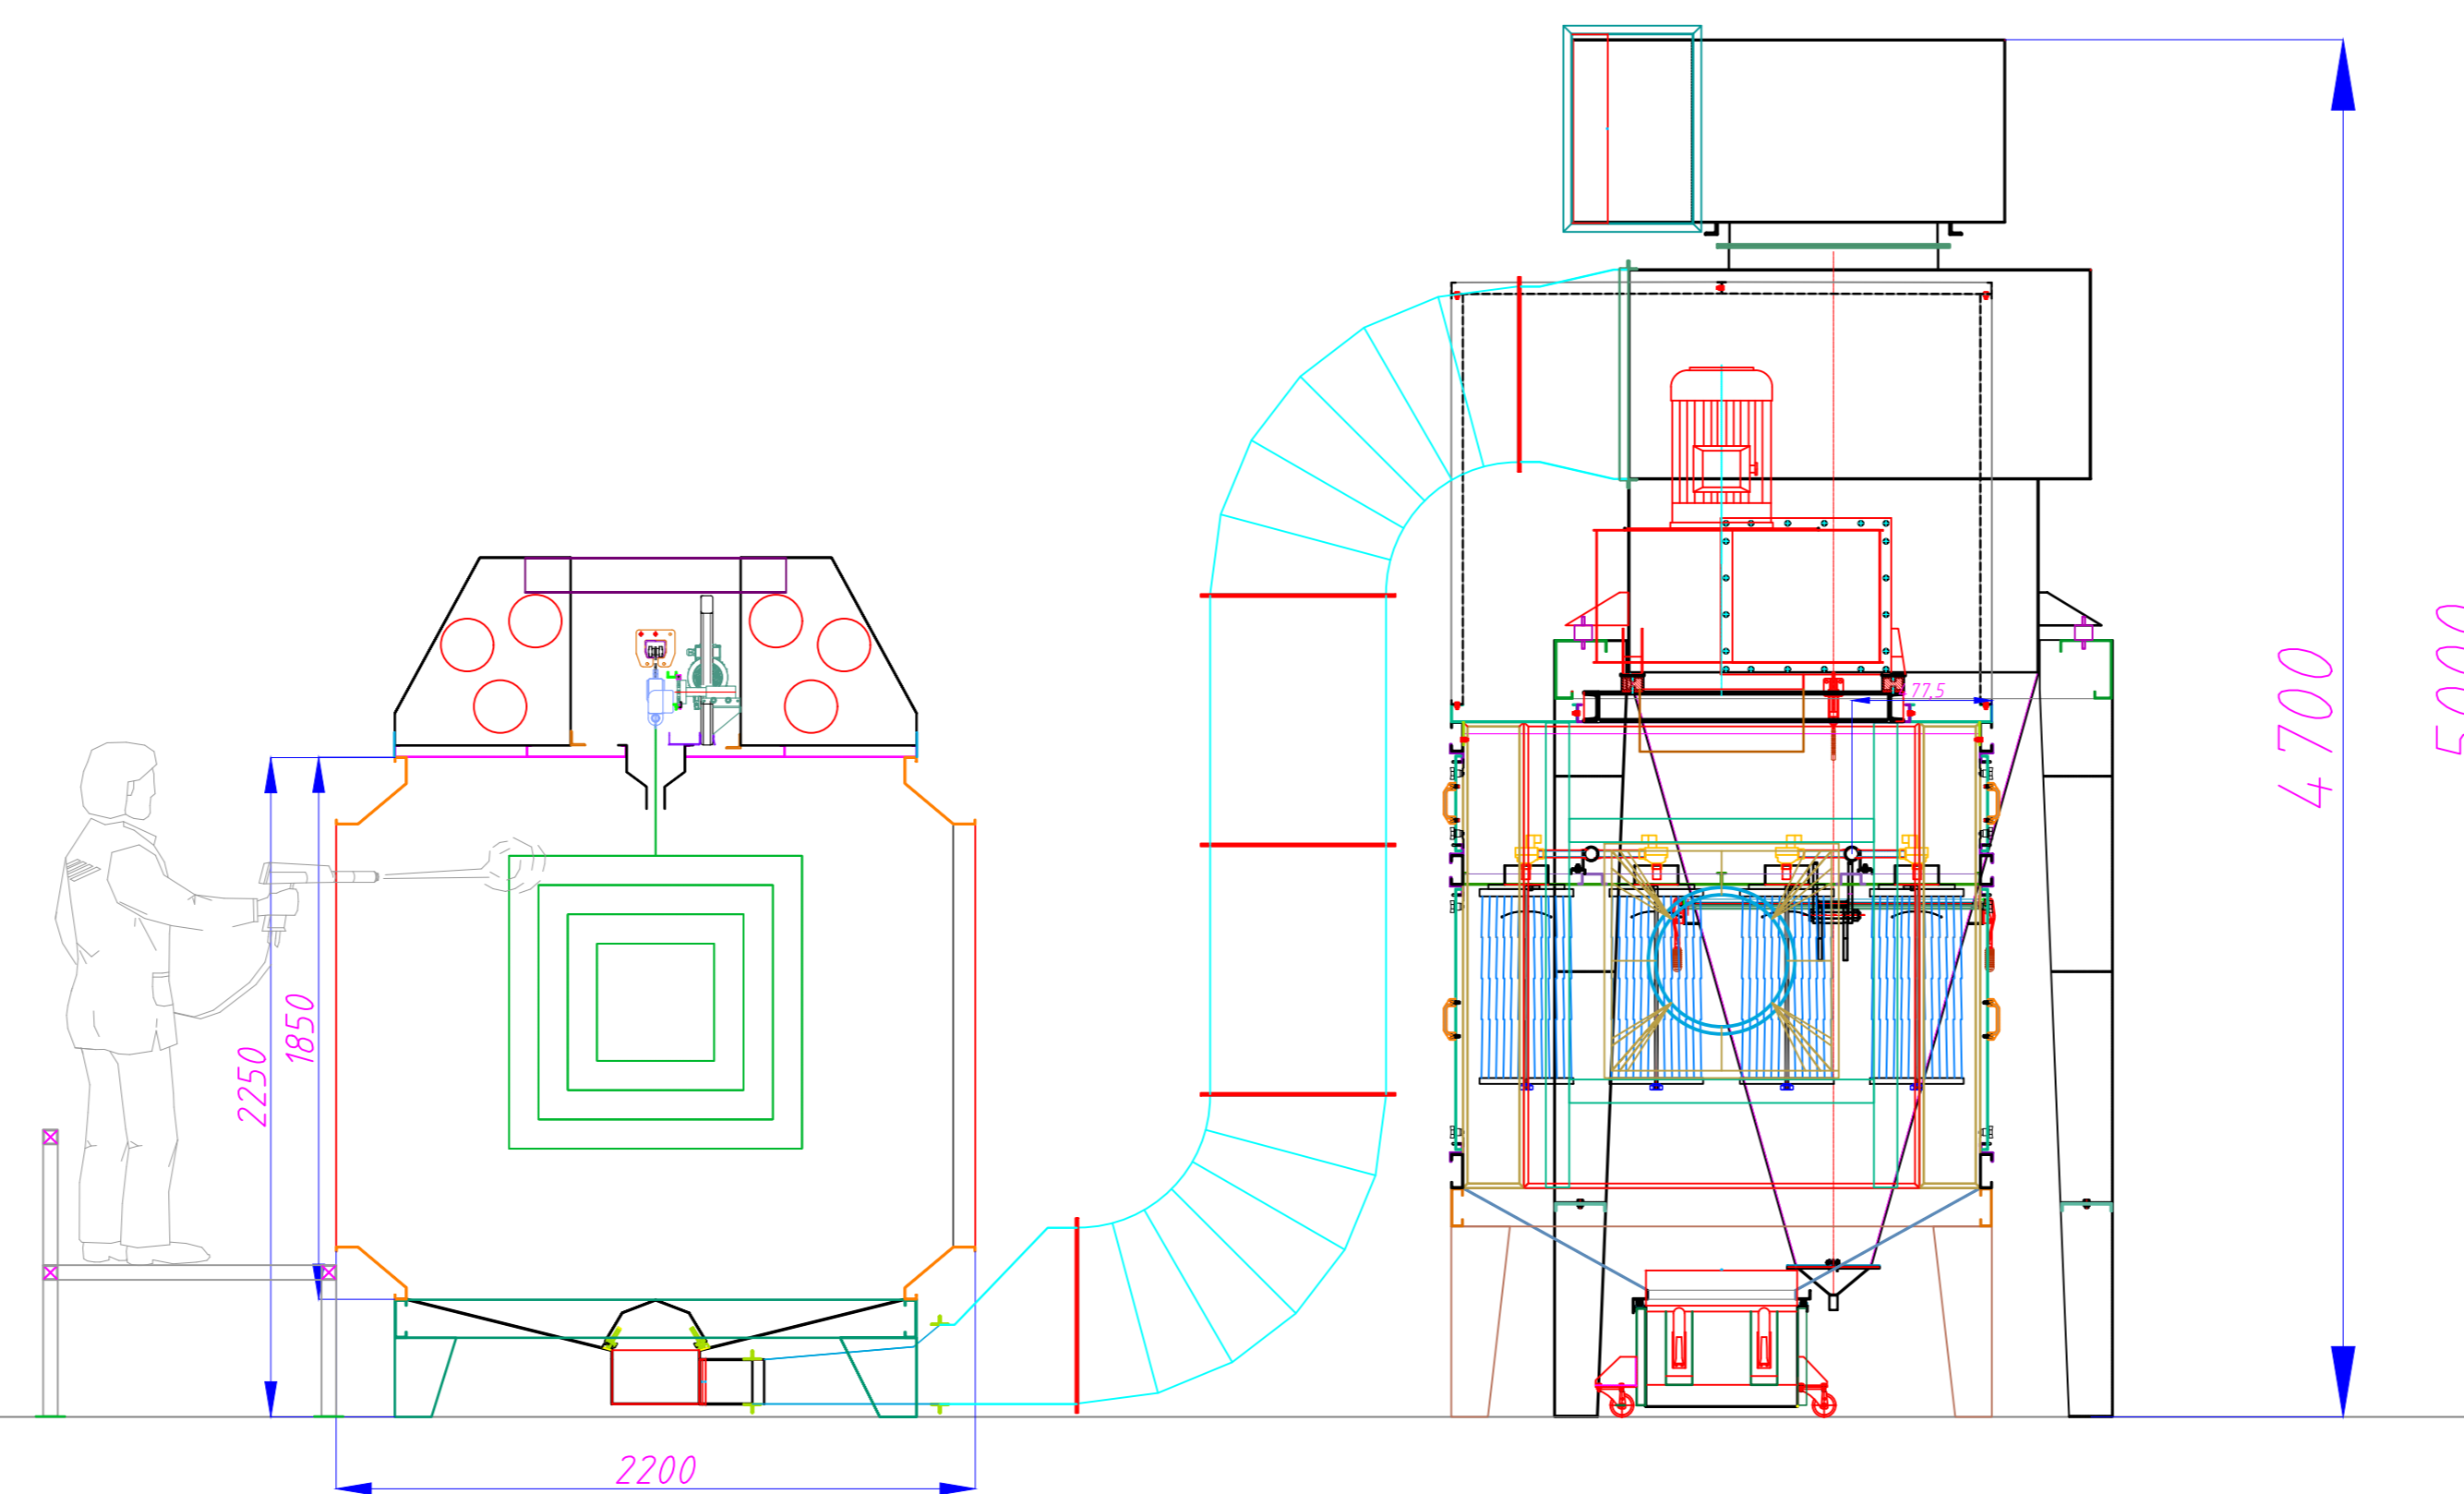

PF-6 PİŞİRME FIRINI  
BÜYÜK PARÇALAR

PF-6 PİŞİRME FIRINI  
KÜÇÜK PARÇALAR

MSK TOZBOYA KABİNİ  
KÜÇÜK PARÇALAR

DALDIRMA TİP YÜZEY İŞLEM HATTI  
SCALE : 2:1

2017	DATE	Name/Surname	 Bayram Söğütleri San. ve Tic. Ltd. Şti.	<b>ADA COLOR</b>
28.07.2017	28.07.2017	Mech. Eng. M. ATASHIN		
Control:				
Scale	<b>TOZBOYA TESİSİ</b>			DWG No: EMA 363-1100-01-01 Revision: Changed:
Copyright at this design remains with us. It is entrusted to the receiver only to the personal use. Without our written permission it may not be copied, multiplied, or be made accessible third persons. Illegal use by the receiver or third has civil and criminal consequences. The design and all.				CLIENT: -----