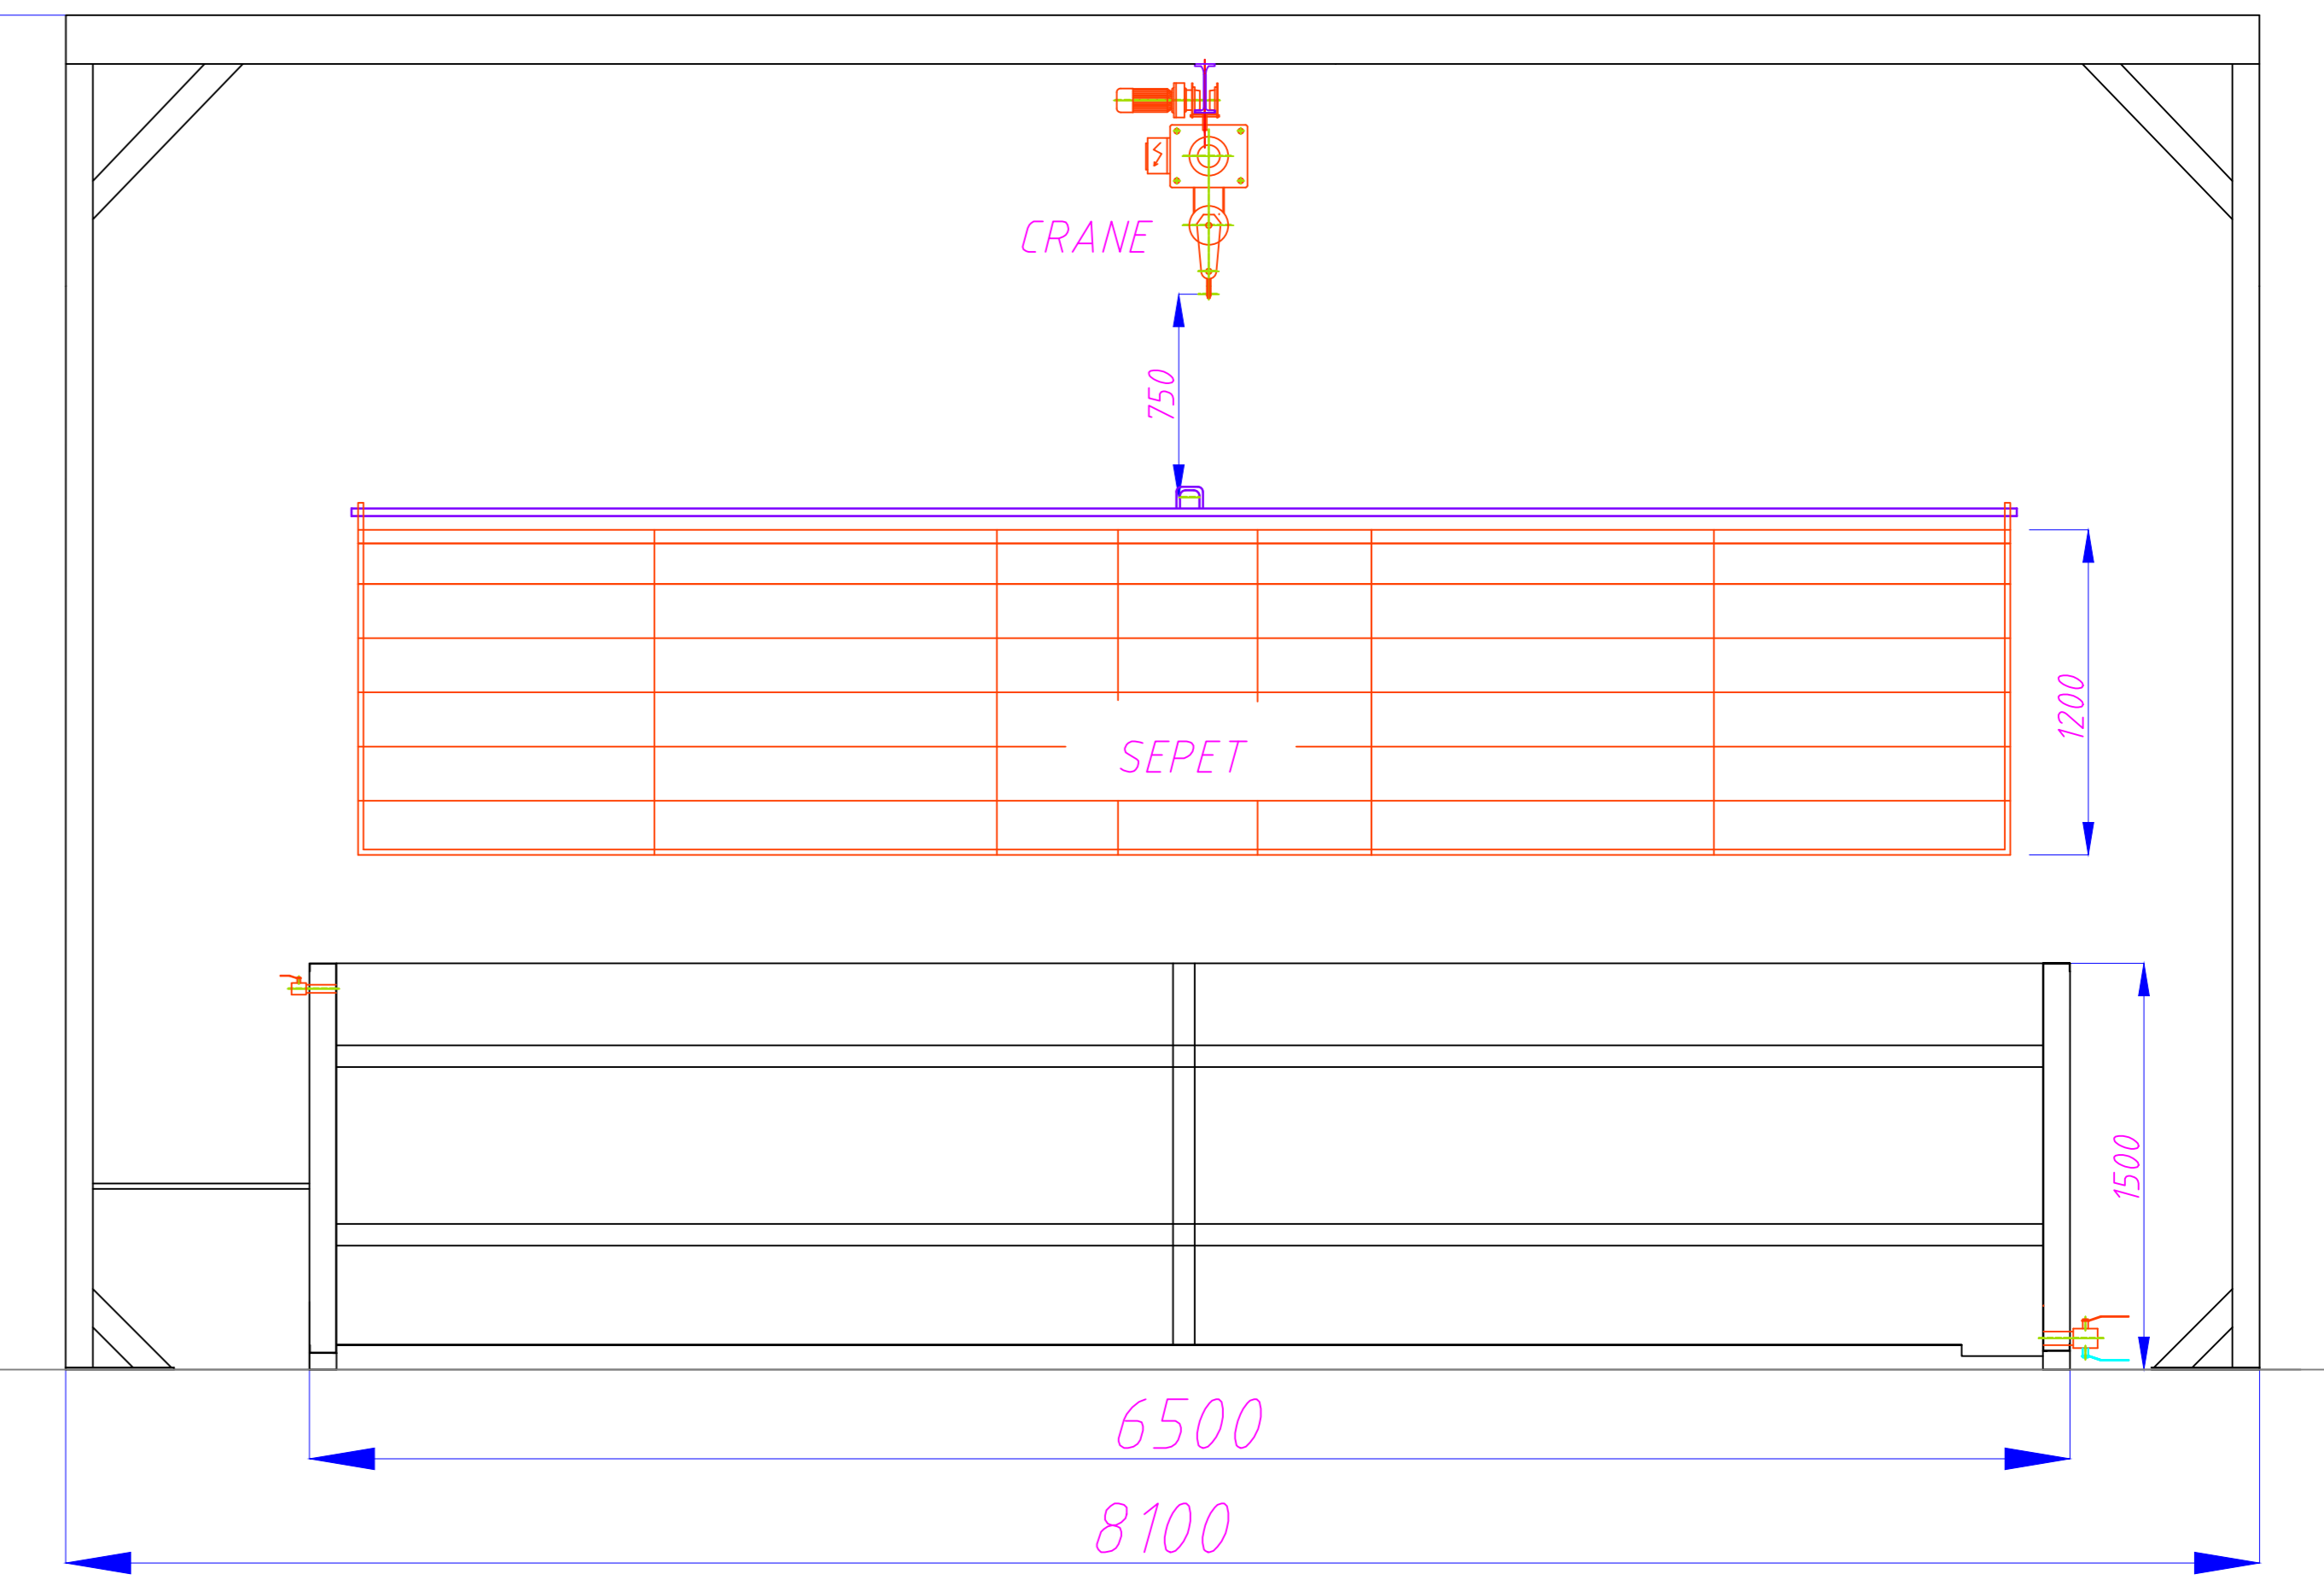

PF-6 PİŞİRME FIRINI  
BÜYÜK PARÇALAR

PF-6 PİŞİRME FIRINI  
KÜÇÜK PARÇALAR

MSK TOZBOYA KABİNİ  
KÜÇÜK PARÇALAR

DALDIRMA TİP YÜZEY İŞLEM HATTI  
SCALE : 2:1

2017	DATE	Name/Surname	 Bayram Söğütleri San. ve Tic. Ltd. Şti.	<b>ADA COLOR</b>
28.07.2017	28.07.2017	Mech. Eng. M. ATASHIN		
Control:				
Scale	<b>TOZBOYA TESİSİ</b>			DWG No: EMA 363-1100-01-01 Revision: Changed:
Copyright at this design remains with us. It is entrusted to the receiver only to the personal use. Without our written permission it may not be copied, multiplied, or be made accessible third persons. Illegal use by the receiver or third has civil and criminal consequences. The design and all.				CLIENT: -----