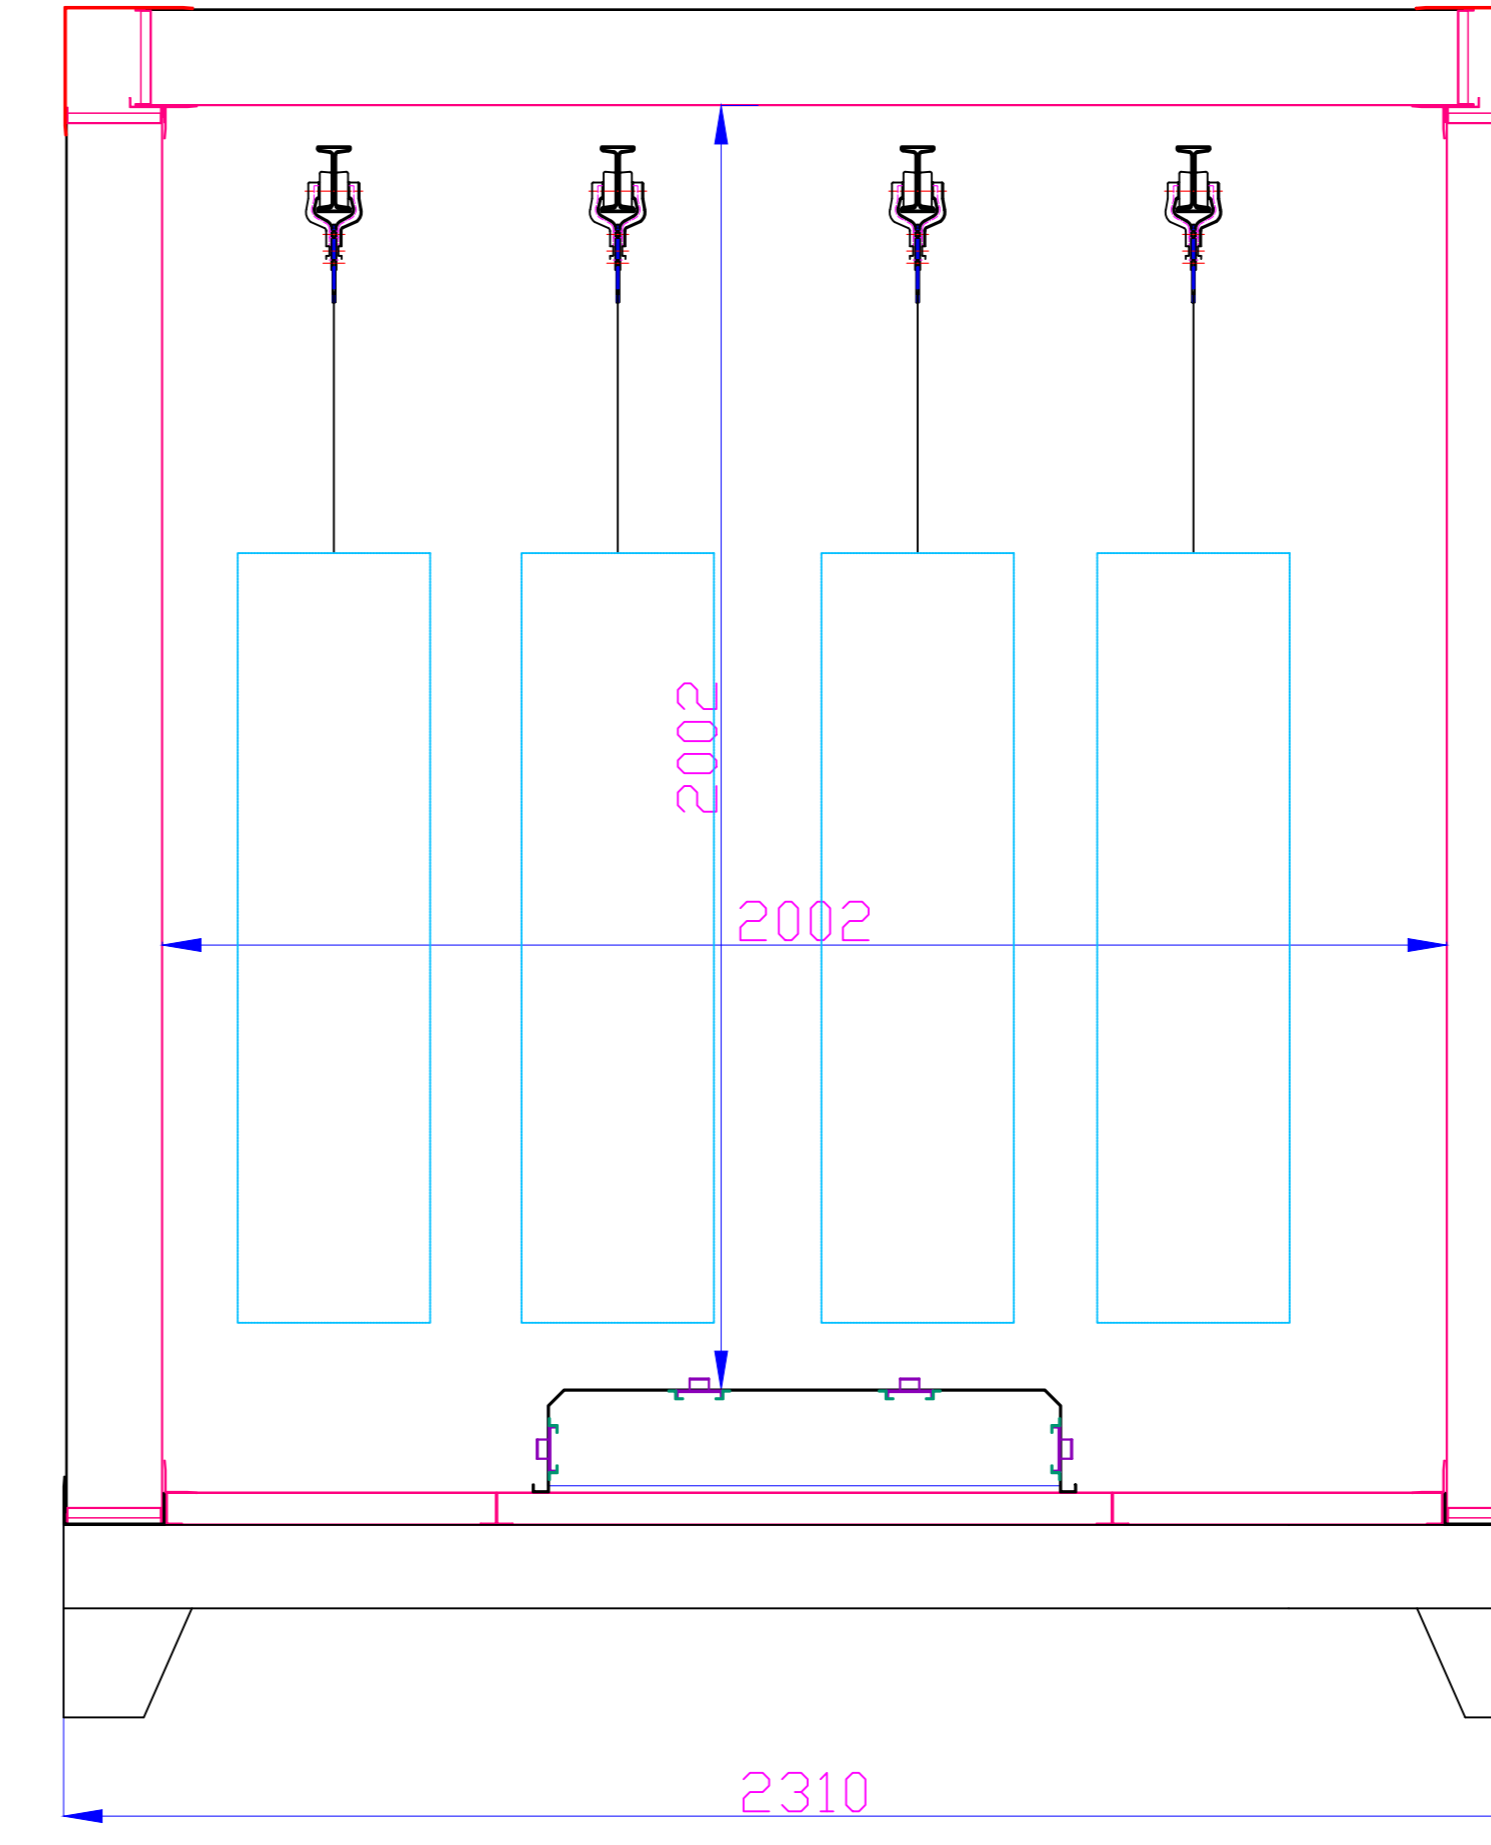

FK-6 TOZ BOYA KABİNİ

PF-6 PİŞİRME FIRINI

2018	DATE	Name-Surname	 Boyama Sistemleri San. ve Tic. Ltd. Şti.	<b>ADA COLOR</b>	
Drawing :	21.07.2018	Mech.Eng. M. ATASHEIN			
Control:					
Scale	<b>POWDER COATING LINE</b>			DWG No	EMA267-1100-01-01
.....				Revision	
				Changed	
	Copyright at this design remains with us. It is entrusted to the receiver only to the personal use. Without our written permission it may not be copied, multiplied, or be made accessible third persons. Illegal use by the receiver or third has civilian and criminal consequences. The designs and all			CLIENT	.....