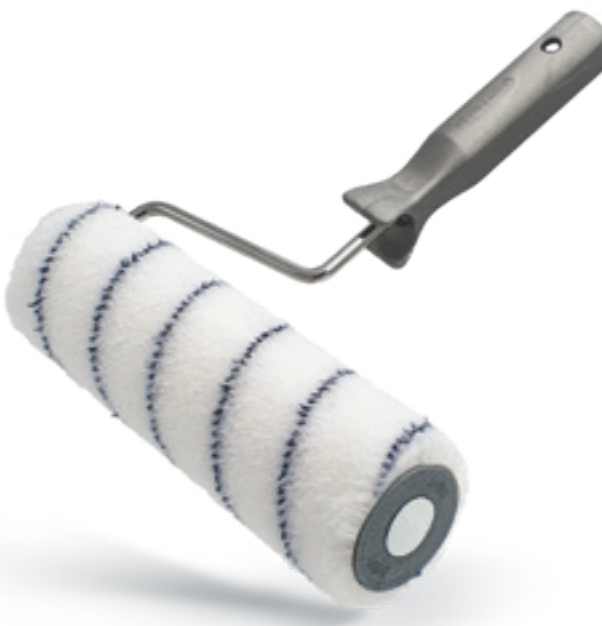

art.	Ø	options		20 cm	23 cm	25 cm
942.2	48 mm	roller with handle	10 pcs			
PL942	48 mm	roller in pal-box	96 pcs			

404.1 Polyester Roller **18 mm**

Polyester roller, complete with plastic handle

404.7 SET Polyester Roller + grid

Set roller of polyester + grid. Dimensions 18 cm e 22 cm

art.	Ø		10 cm	16 cm	18 cm	22 cm	24 cm
404.1	42 mm	20 pcs					
404.7	42 mm	10 pcs					

413.1 Polyester Roller **11 mm**

Polyester roller, complete with plastic handle

412.1 Microfiber Roller **10 mm**

Roller of microfiber complete with plastic handle

art.	Ø		10 cm	15 cm	18 cm	22 cm	24 cm
413.1	42 mm	20 pcs					
412.1	48 mm	20 pcs