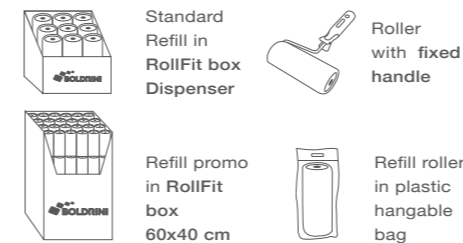

**TECHNICAL CHARACTERISTICS:**

An excellent resilience level makes this fabric have the high performance. Good absorption of any kind of wall paint. Uniform release and long time lasting.

**FORMATS AVAILABLE:**