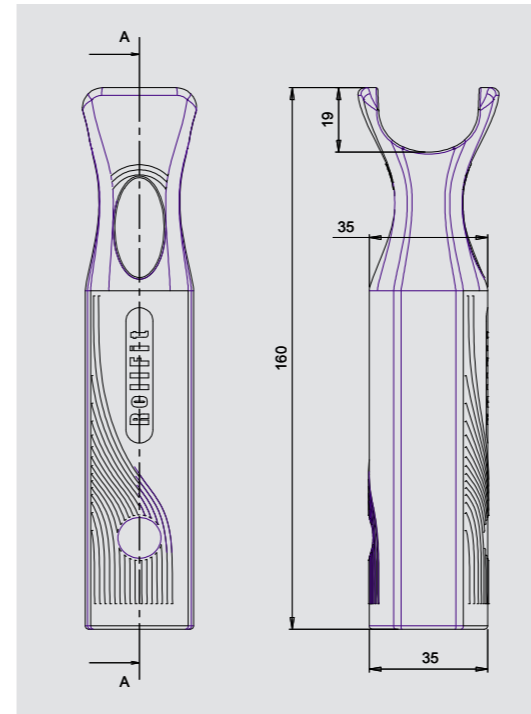

Boldrini: high quality, Made in ITALY

We always sustain that our strenght is producing our products in Italy. We are proud of the great capacity which raise Italian artisans all over the world.

For this reason we are always 100 % family Company, composed by peoples, that carry on their work with love, passion and respect.

At the same time, we privilege the short chain, managing responsibly our purchases, coming from at 90% Italian or European suppliers.

“ Due to their construction characteristics, our products, subjected to rigorous durability and efficiency tests, far exceed the limits of standard materials, guaranteeing the best result on every surface and improving the quality of work of every applicator, professional as well as hobbyist.