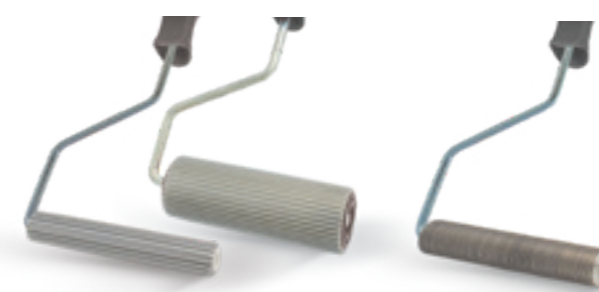

14... Aluminium spiked rollers

Aluminium spiked rollers with vertical or horizontal ribbing

art.	Ø	description		5 cm	10 cm	15 cm
06320	-	tube mini roller	1 pcs			
10320	-	tube mini roller	1 pcs			
14223	20 mm	vertical ribbing	1 pcs			
14513	50 mm	horizontal ribbing	1 pcs			
14213	20 mm	horizontal ribbing	1 pcs			

14000 Refill roller **angular**

Roller for painting the angles. Suitable for 5 cm handle.