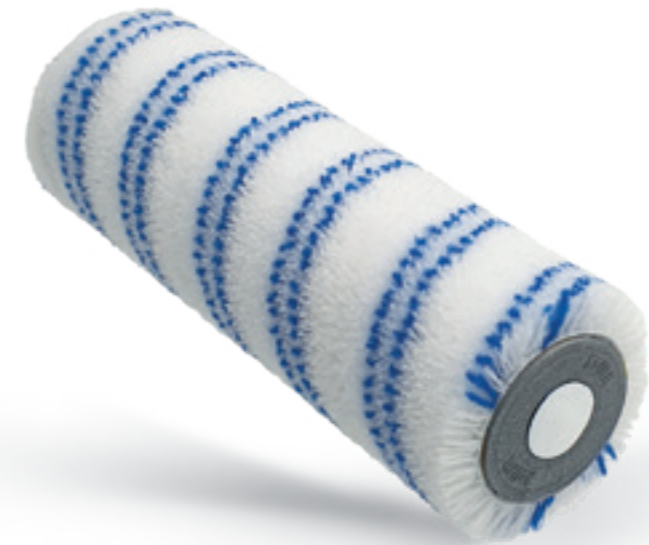

art.	Ø	options		20 cm	23 cm	25 cm
963.2	48 mm	Roller refill	20 pcs			
963.3	58 mm	Roller refill	12 pcs			
PL963	58 mm	Refill in pal-box	120 pcs			

964 Professional Roller MARK-less 18 mm

Roller for **ROUGH AND SLIGHTLY ROUGH wall surfaces**

internal plasters	thin plasters	facades

For applying **INTERIOR AND EXTERIOR PAINTS**

dispersal paints	quartz paints	silicate paints