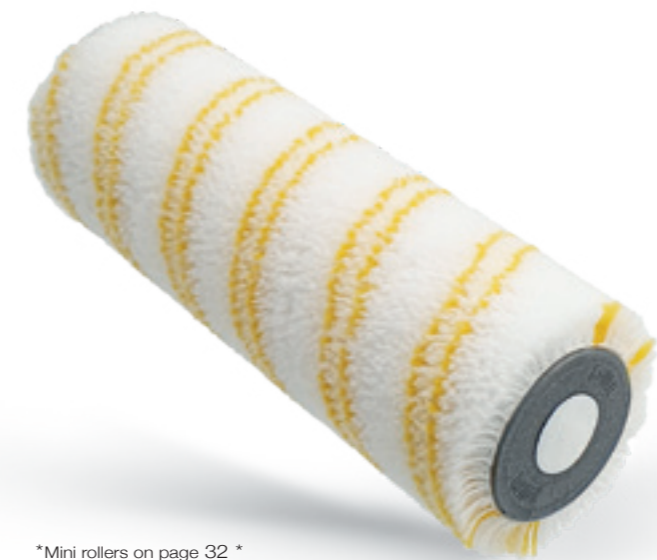

*Mini rollers on page 32 *

art.	Ø	options		20 cm	23 cm	25 cm
354.2	48 mm	Roller refill	20 pcs			
454.2	48 mm	Complete Roller	10 pcs			
354.5	48 mm	Refill hangable	12 pcs			
PL354	48 mm	Refill in pal-box	162 pcs			

356 Professional Roller GOLD-faden 20 mm

Roller for **ROUGH AND VERY ROUGH wall surfaces**

rough plasters	new plasters	facades

Applying **INTERIOR AND EXTERIOR PAINTS**

dispersal paints	quartz paints	-