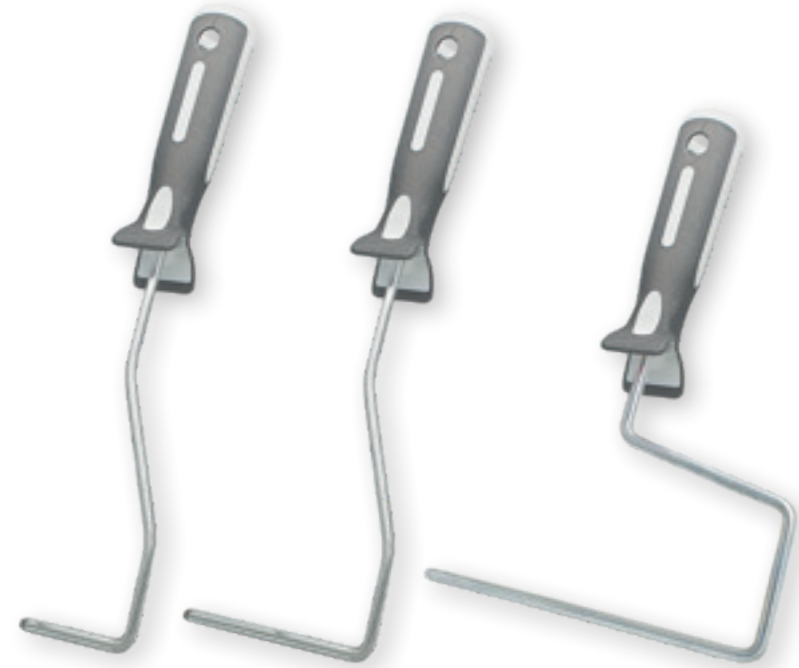

### 1966 Spiked rollers with needles

Plastic spiked rollers, composed of needled disks

art.	description		5 cm	18 cm	25 cm	50 cm
14000	angular mini roller	1 pcs				
1966	spiked with needled disks	1 pcs				

### 0001... Handles for mini and flocked rollers

Universal handles for mini and flocked rollers, available with different length bows:

Consult the chart below for the available sizes and lengths

art.	↕	description		5 cm	10 cm	15 cm
00015-10	27 cm	standard bow	20 pcs			
00013-11	19 cm	short bow	20 pcs			
00018-17	12 cm	extra short bow	20 pcs			
00097	48 cm	extra long bow	10 pcs			
00096	14 cm	handle for mini roller cm 15	20 pcs			