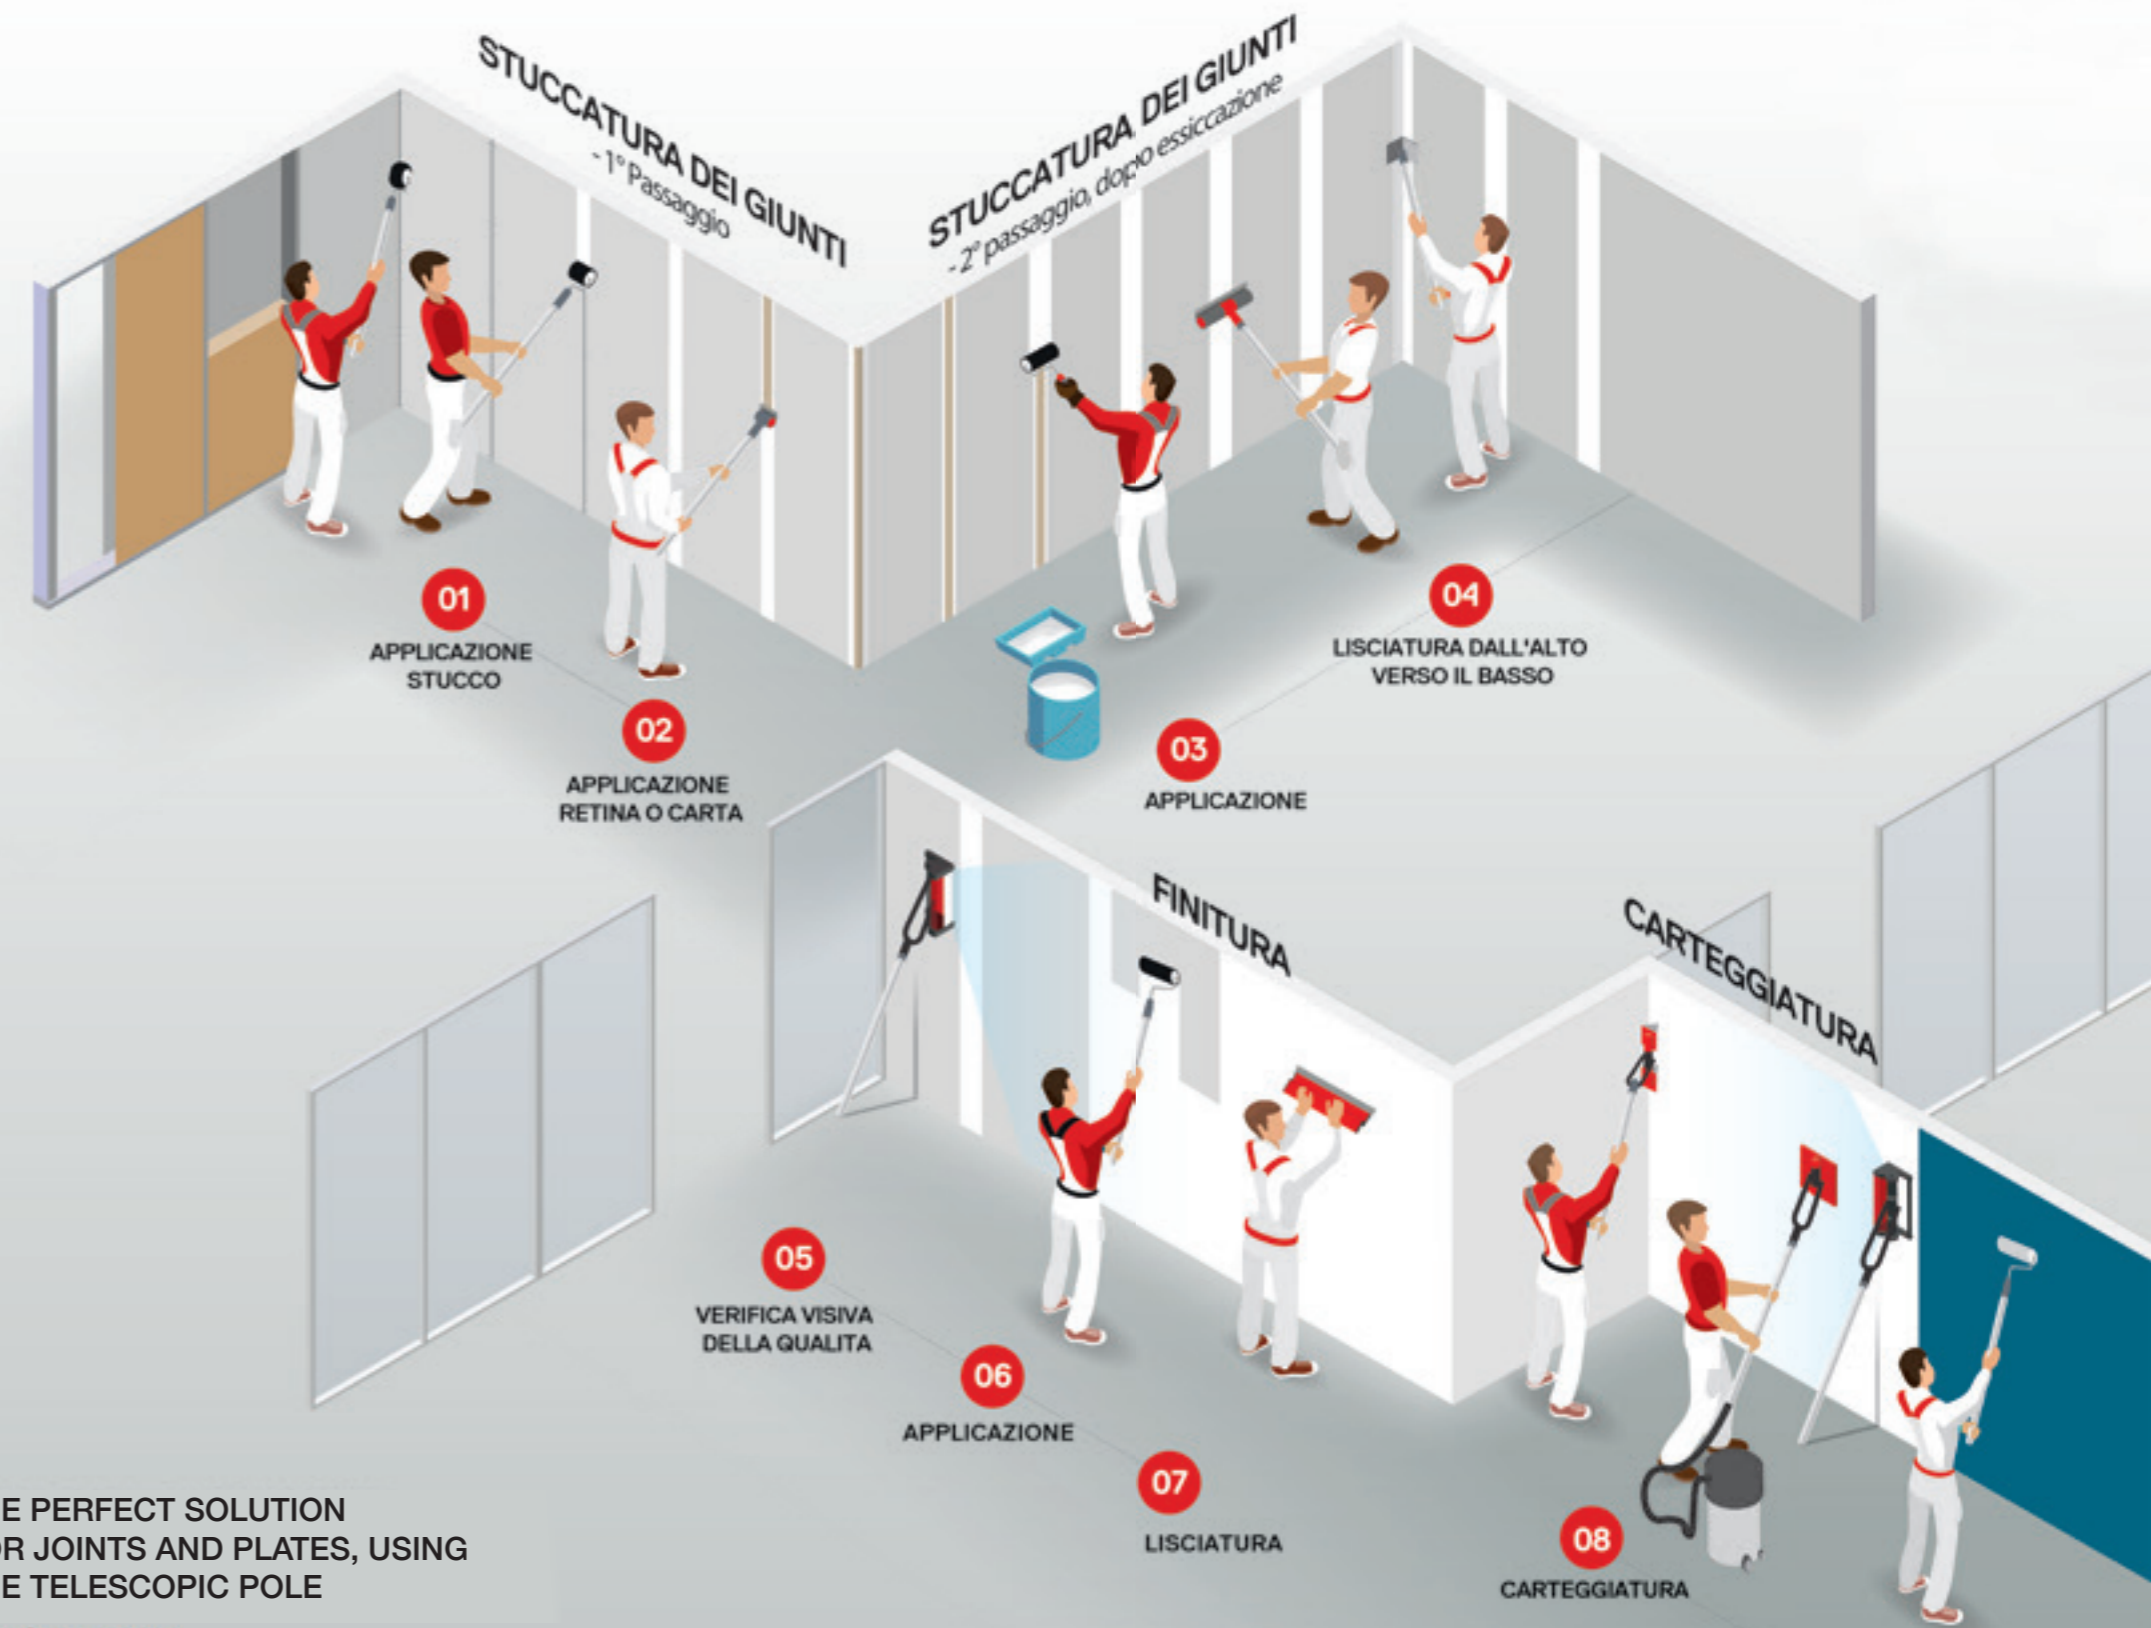

BOLDRINI

THE PERFECT SOLUTION  
FOR JOINTS AND PLATES, USING  
THE TELESCOPIC POLE

Metodo innovativo

1. Apply the stucco on the joints with the 8 cm roller, starting from the center and moving up or down.