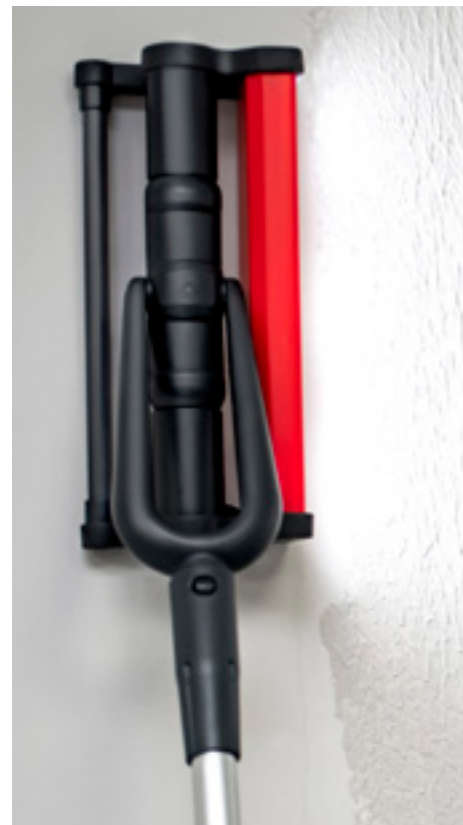

Professional lamp for better quality work

Perfect Finish lamp: perfect for easy the working process and having the best control of the smoothed walls.

Can be positioned on the wall or ceiling with the help of the special telescopic pole Perfect Finish.

- LED lamp rechargeable, 5 h autonomy
- Led life - 2.000h
- Case and battery charger included

54000 Lamp PERFECT FINISH

Lamp for lighting in a horizontal way the walls and ceilings

55000 Special pole PERFECT FINISH

Special pole for lamp Perfect finish positioning.

art.	description		€
54000	Lamp Perfect Finish Complete of case and battery charger	1 pcs	
55000	Telescopic pole Perfect Finish 2x1,5m = extended 3m	1 pcs	

56000 Lamp TORRE LED 100 W

LED light tower, covering 360°, 8.000 lumens power

art.	description		€
56000	LED Lamp tower 100 W	1 pcs	

Sponge trowels with aluminium or plastic support

633 Soft sponge trowel

Aluminium support, wooden handle

30147 Soft sponge trowel

Polyurethane foam made support

art.	description			€
633	Soft sponge trowel	14x14	12 pcs	
	Aluminium support wooden handle	21x14	12 pcs	
		24x10	12 pcs	
30147	Soft sponge trowel	21x15	12 pcs	
30151	Polyurethane support	28x14	12 pcs	

632 Hard sponge trowel

Aluminium support, wooden handle

30146 Hard sponge trowel

Polyurethane foam made support

art.	description			€
632	Hard sponge trowel	14x14	12 pcs	
	Aluminium support wooden handle	21x14	12 pcs	
		24x10	12 pcs	
30146	Soft sponge trowel	21x15	12 pcs	
	Polyurethane support			

60417 Soft sponge

For pre-mixed plasters

31132 Trowel for tiles' cleaning

Trowel for tilers and floorers and tiles' cleaning

art.	description			€
60417	Soft sponge	16x11x6	12 pcs	
31132	Trowel for tiles' cleaning	29x14	12 pcs